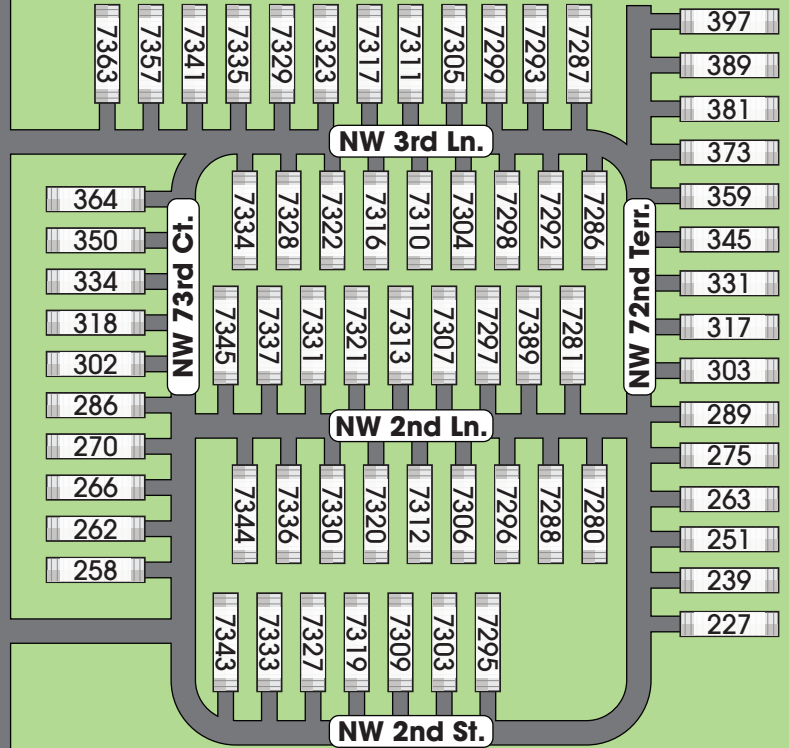

WORLD
EQUESTRIAN CENTER®
OCALA, FL

**HOME AWAY
FROM HOME**

NW 73rd Terr.

W HWY 40