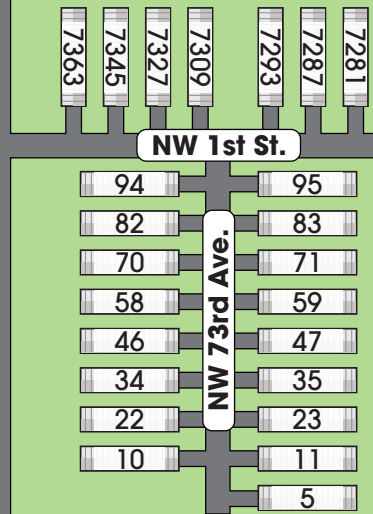

WORLD
EQUESTRIAN CENTER®
OCALA, FL

**HOME AWAY
FROM HOME**

NW 73rd Terr.

W HWY 40