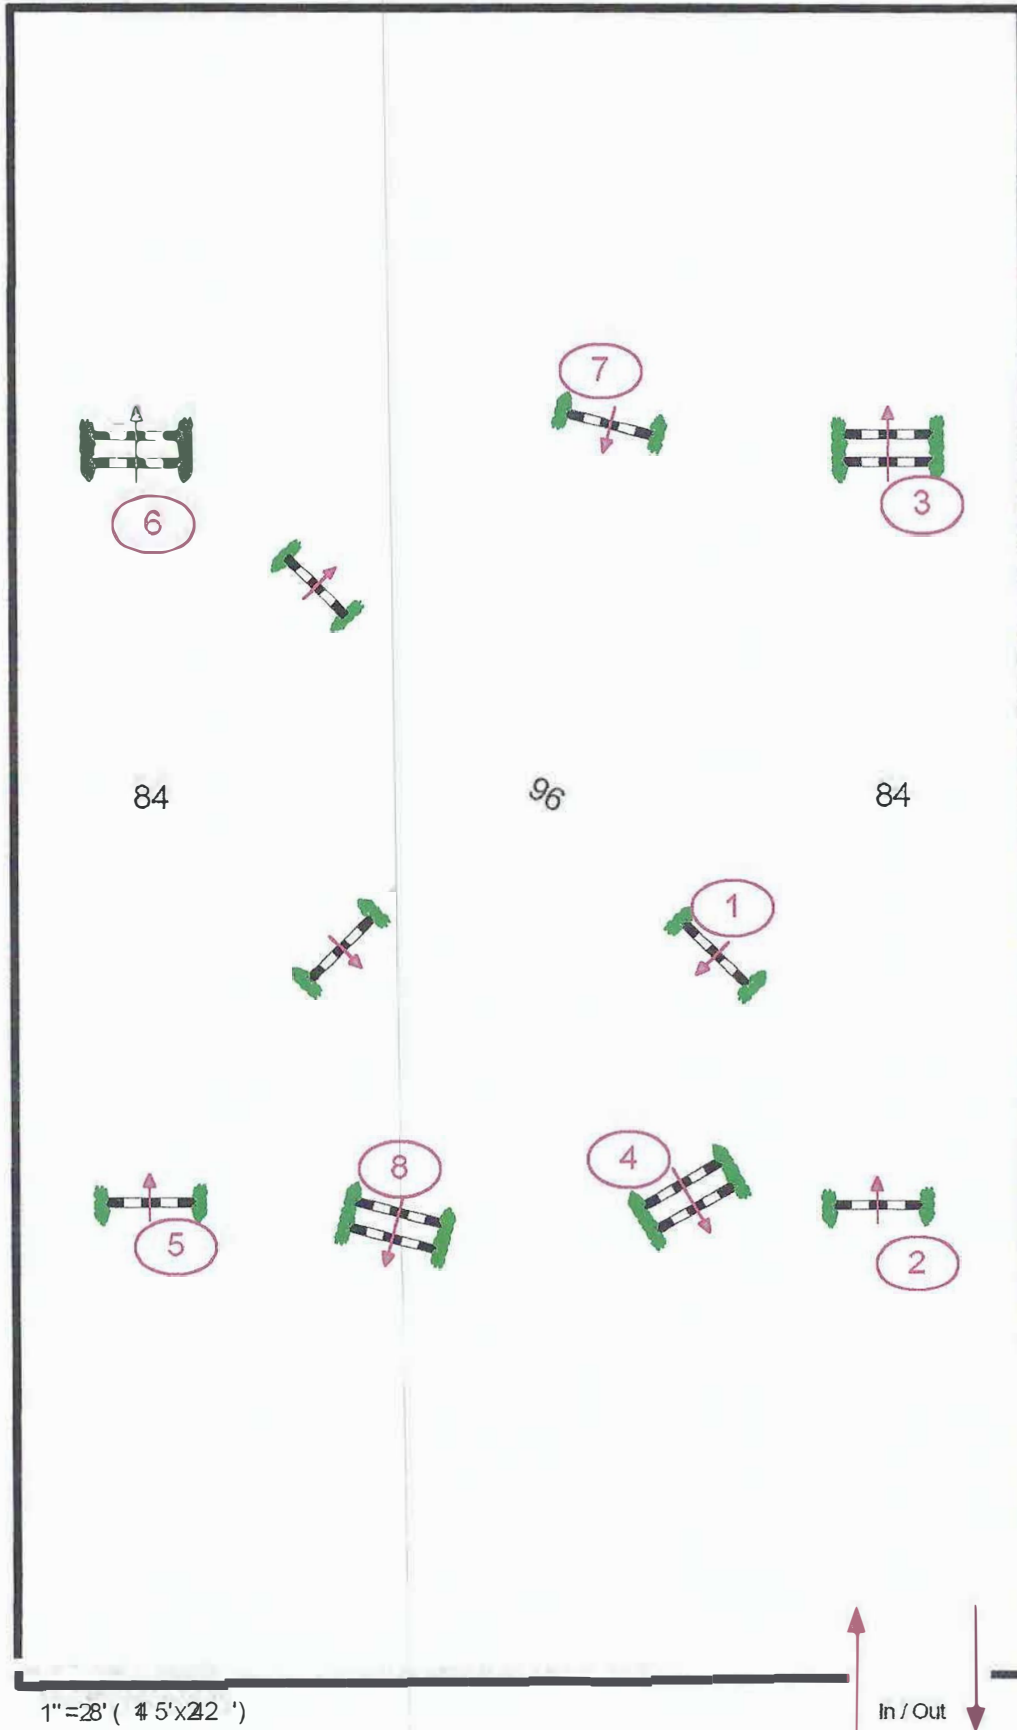

WORLD EQUESTRIAN CENTER

Friday
October 1, 2021

CLASS

Junior Working Hunter 257
Senior Working Hunter 258
Progressive Working Hunter 259

Fences 1-8

DRCD

1" = 28(1' 45" X22)

In / Out

WORLD EQUESTRIAN CENTER

Saturday
October 2, 2021

CLASS

- 260. Green Working Hunter
- 261. Novice Youth Hunter
- 263. Youth Hunter
- 264. Amateur Hunter
- 265. Select Hunter
- 262. Novice Amateur

Fences 1-8

DRCD

WORLD EQUESTRIAN CENTER

Saturday
October 2, 2021

Equitation

CLASS

- 266. Novice Youth
- 267. Novice Amateur
- 268. Youth Eq.
- 269. Amateur Eq.
- 270. Select Eq.

Fences 1-8

DRCD