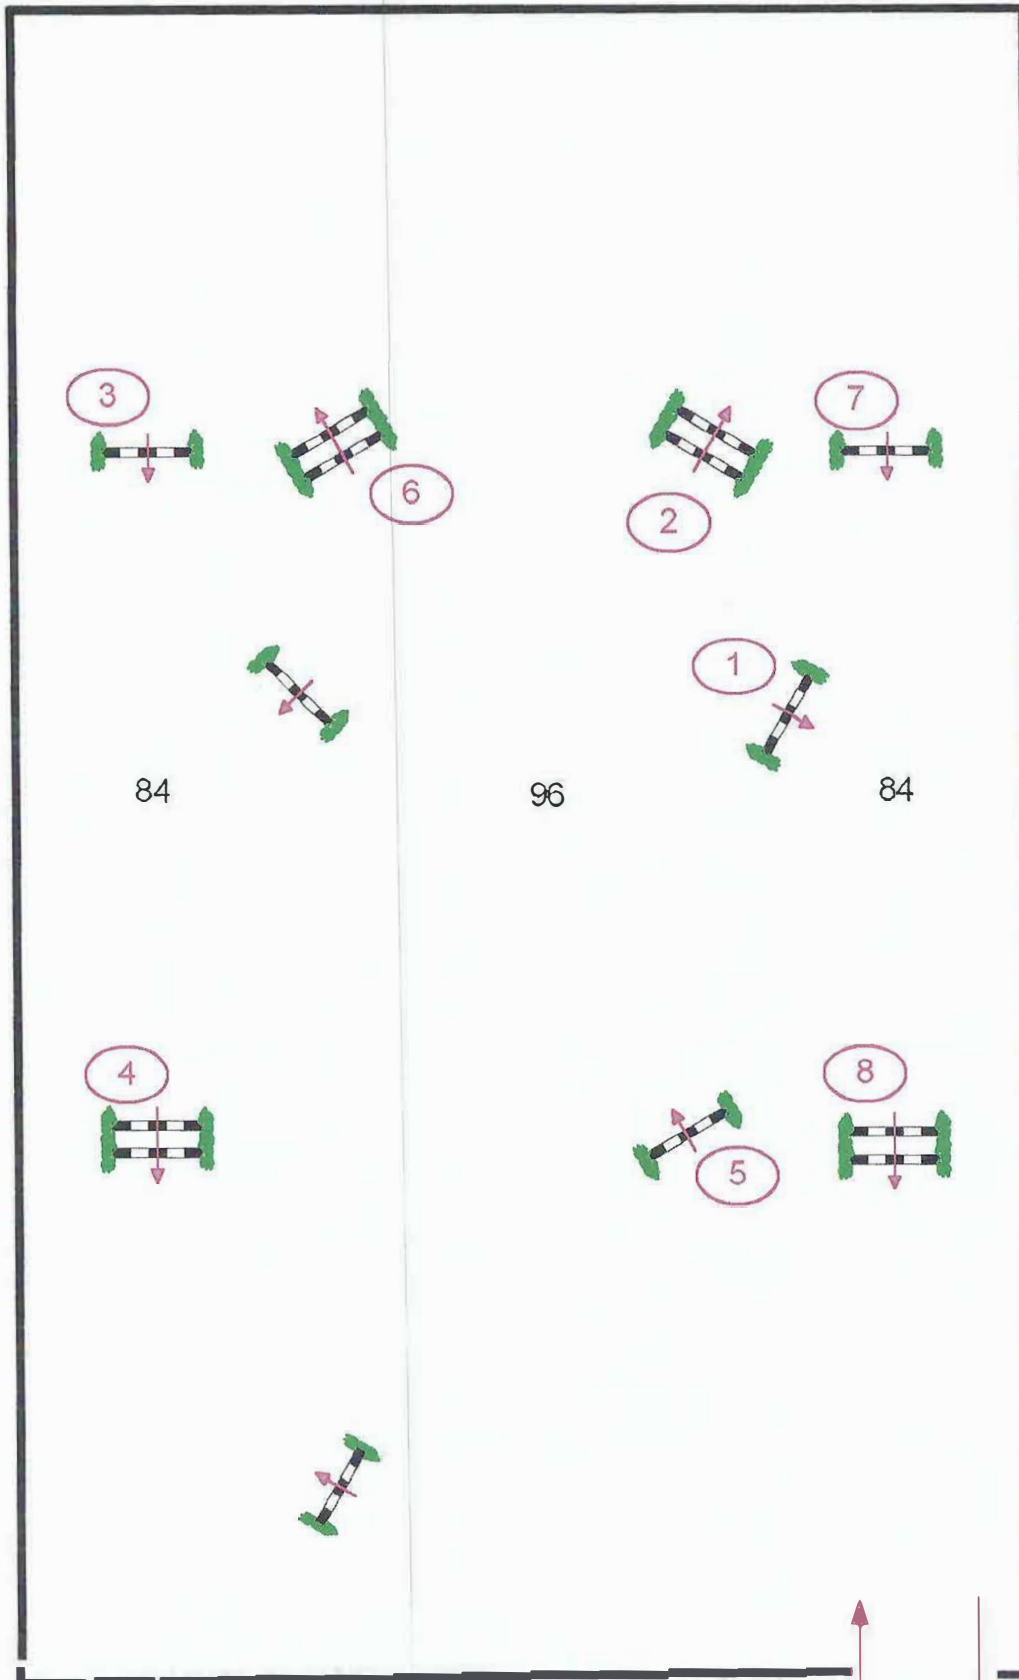

WORLD EQUESTRIAN CENTER

Friday
October 1, 2021

CLASS

Junior Working Hunter 257
Senior Working Hunter 258
Progressive Working Hunter 259

Fences 1-8

DRCD

1" = 28(1' 45" X22)

In / Out

WORLD EQUESTRIAN CENTER

Saturday
October 2, 2021

CLASS

- 260. Green Working Hunter
- 261. Novice Youth Hunter
- 263. Youth Hunter
- 264. Amateur Hunter
- 265. Select Hunter
- 262. Novice Amateur

Fences 1-8

DRCD

WORLD EQUESTRIAN CENTER

Saturday
October 2, 2021

Equitation

CLASS

- 266. Novice Youth
- 267. Novice Amateur
- 268. Youth Eq.
- 269. Amateur Eq.
- 270. Select Eq.

Fences 1-8

DRCD