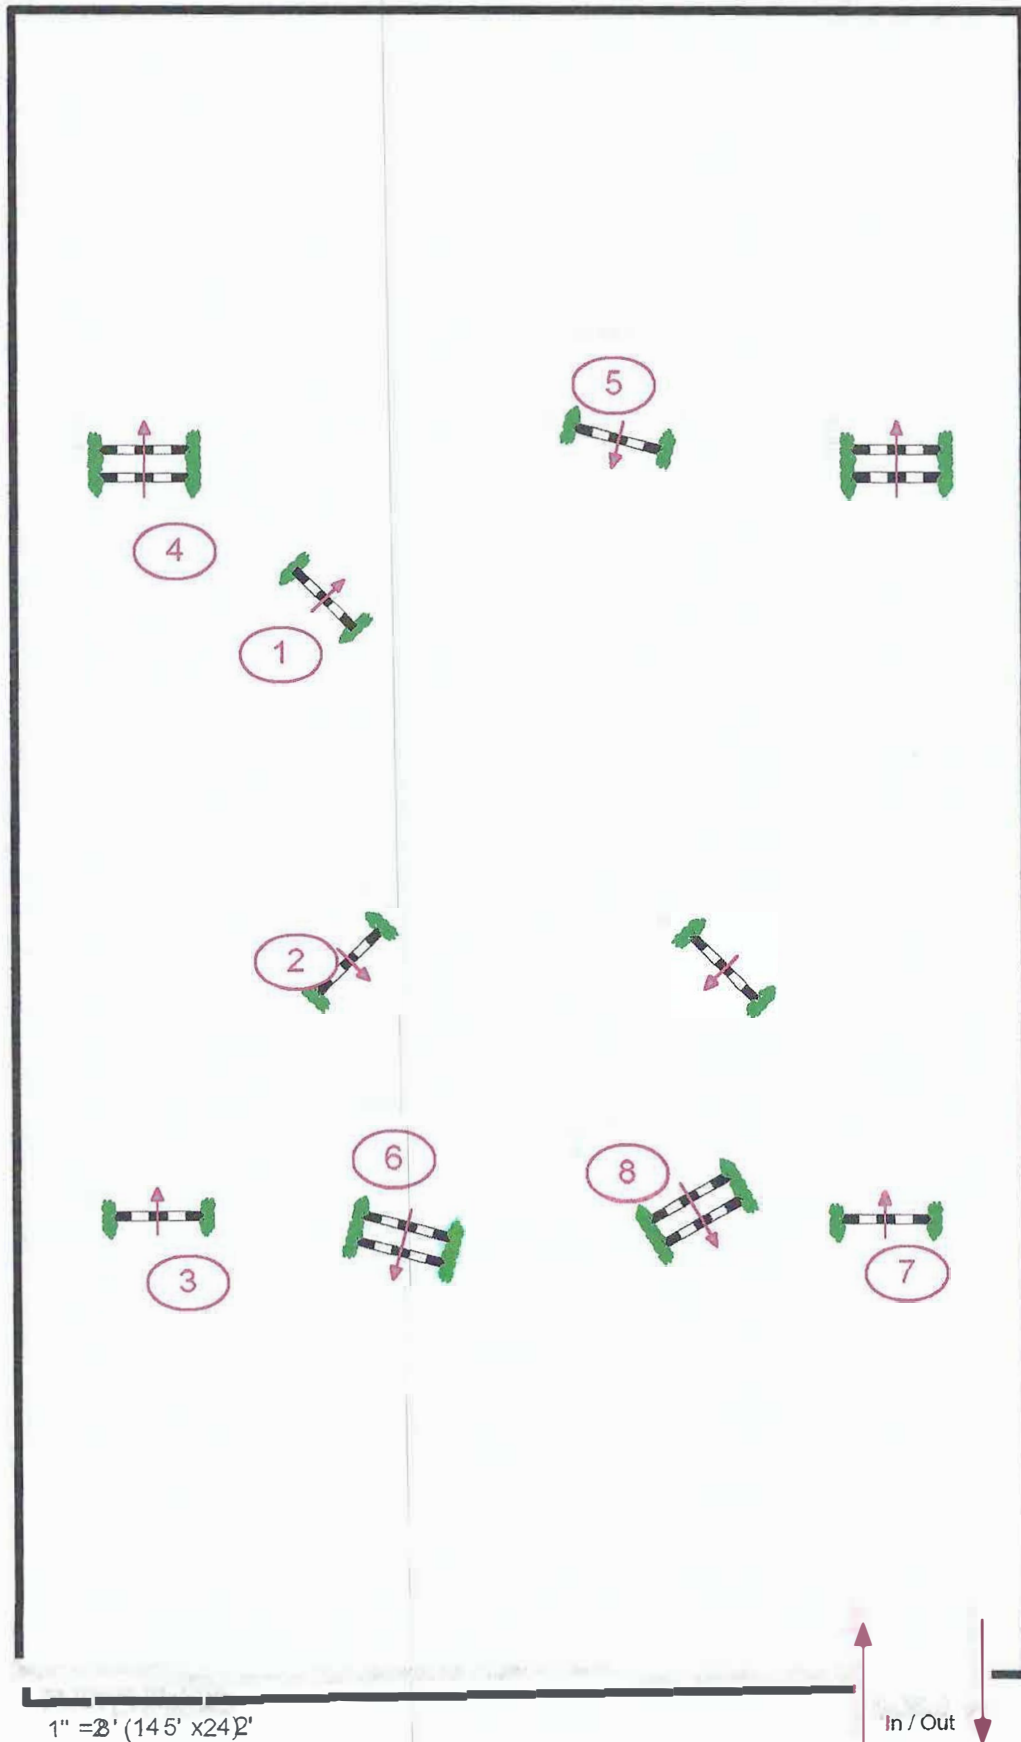

WORLD EQUESTRIAN CENTER

Friday
October 1, 2021

CLASS

Junior Working Hunter 257
Senior Working Hunter 258
Progressive Working Hunter 259

Fences 1-8

DRCD

1" = 28(1' 45" X22)

In / Out

WORLD EQUESTRIAN CENTER

Saturday
October 2, 2021

CLASS

- 260. Green Working Hunter
- 261. Novice Youth Hunter
- 263. Youth Hunter
- 264. Amateur Hunter
- 265. Select Hunter
- 262. Novice Amateur

Fences 1-8

DRCD

WORLD EQUESTRIAN CENTER

Saturday
October 2, 2021

Equitation

CLASS

- 266. Novice Youth
- 267. Novice Amateur
- 268. Youth Eq.
- 269. Amateur Eq.
- 270. Select Eq.

Fences 1-8

DRCD