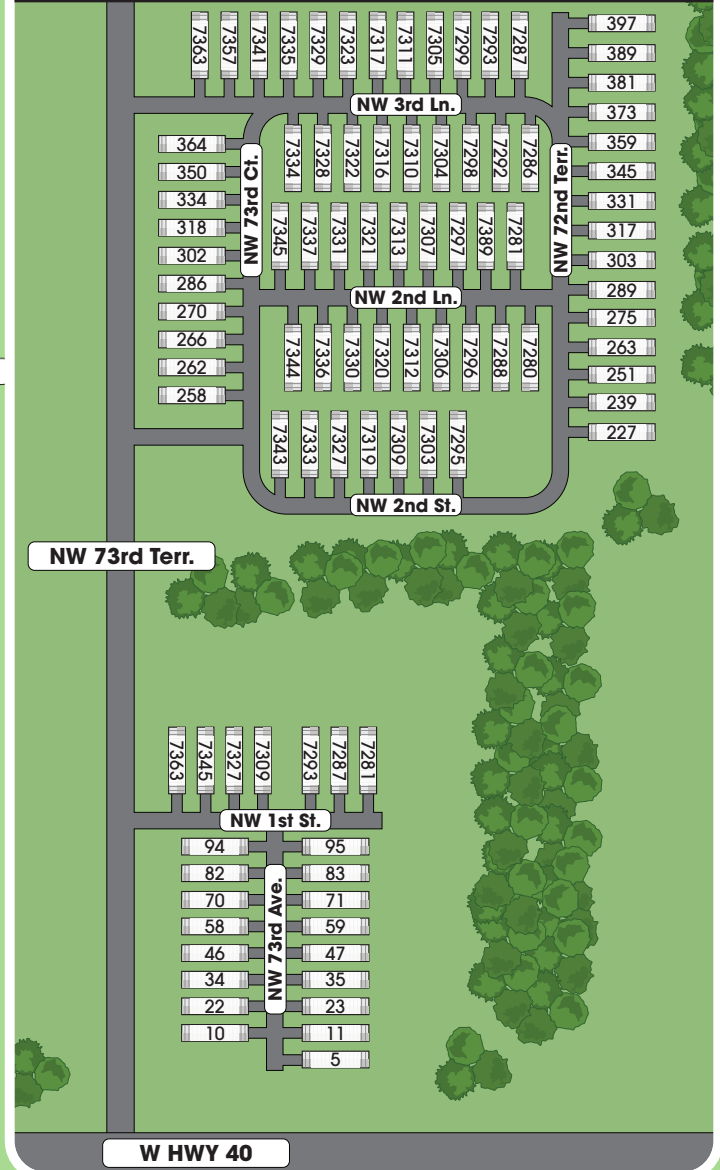

HOME AWAY FROM HOME

Directions:

- When exiting World Equestrian Center, turn right on to NW 80th Ave.
- Turn left at the stop light on to SR 40.
- Turn left on to NW 73rd Terr.

GENERAL STORE

NW 80th Ave

Detail

WORLD
EQUESTRIAN CENTER®
OCALA, FL

SR 40

*Map is for informational purposes only and may not be to scale