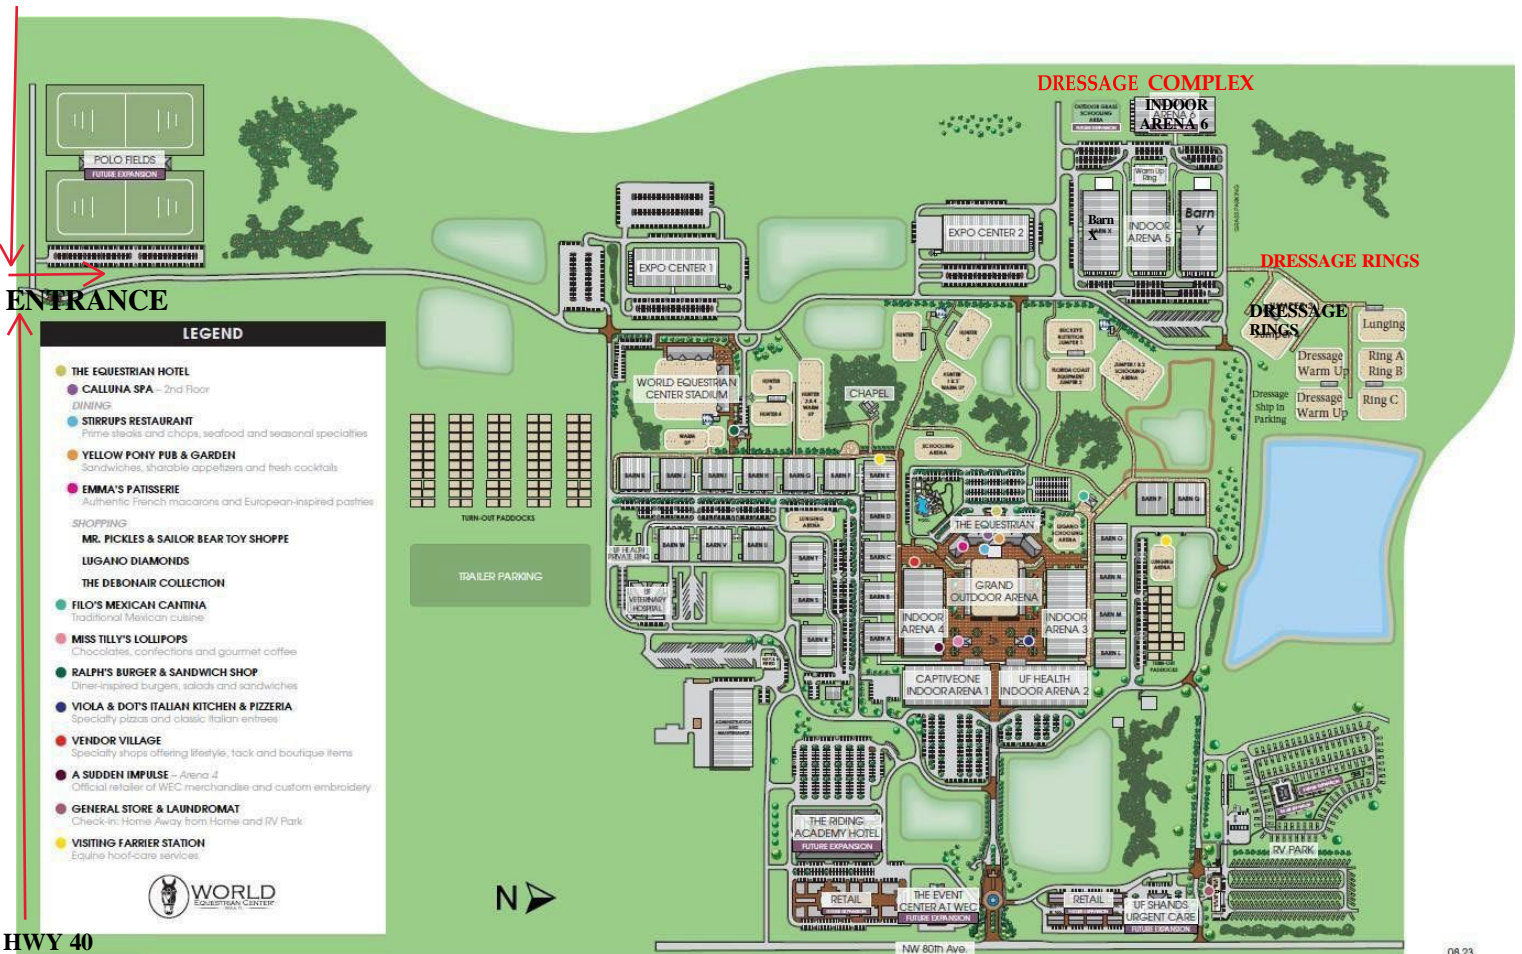

Directions to World Equestrian Center

GPS Address For Competitors For Arena 6/ &
Dressage Rings : 8747 W Hwy 40, Ocala FL 34482

From I-75: Take Exit 352, to FL-40W for 6 miles to World Equestrian Center Entrance. Turn right onto NW 87th Ct Rd. Continue past Expo Centers 1 & 2. Stabling is in Barns X & Y. Dressage Show Office located will be inside Indoor Arena 6. Follow posted signs regarding Trailer Parking